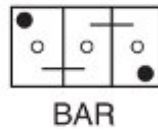

Specifications

Type	345-120
Volt	6
Ah/20	120
CCA/EN	450
Length (m.m.)	265
Width (m.m.)	174
Height (m.m.)	217
Weight, dry (kg)	14,4
Polarity	0
Box	Hard Rubber
DIN	12011
Recommended Charge Rate (Amps)	6
Country of origin	Denmark