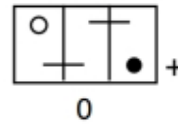

Specifications

Type	345-120
Volt	6
Ah/20	120
CCA/EN	450
Length (m.m.)	265
Width (m.m.)	174
Height (m.m.)	217
Weight, dry (kg)	14,4
Polarity	0
Box	Hard Rubber
DIN	12011
Recommended Charge Rate (Amps)	6
Country of origin	Denmark